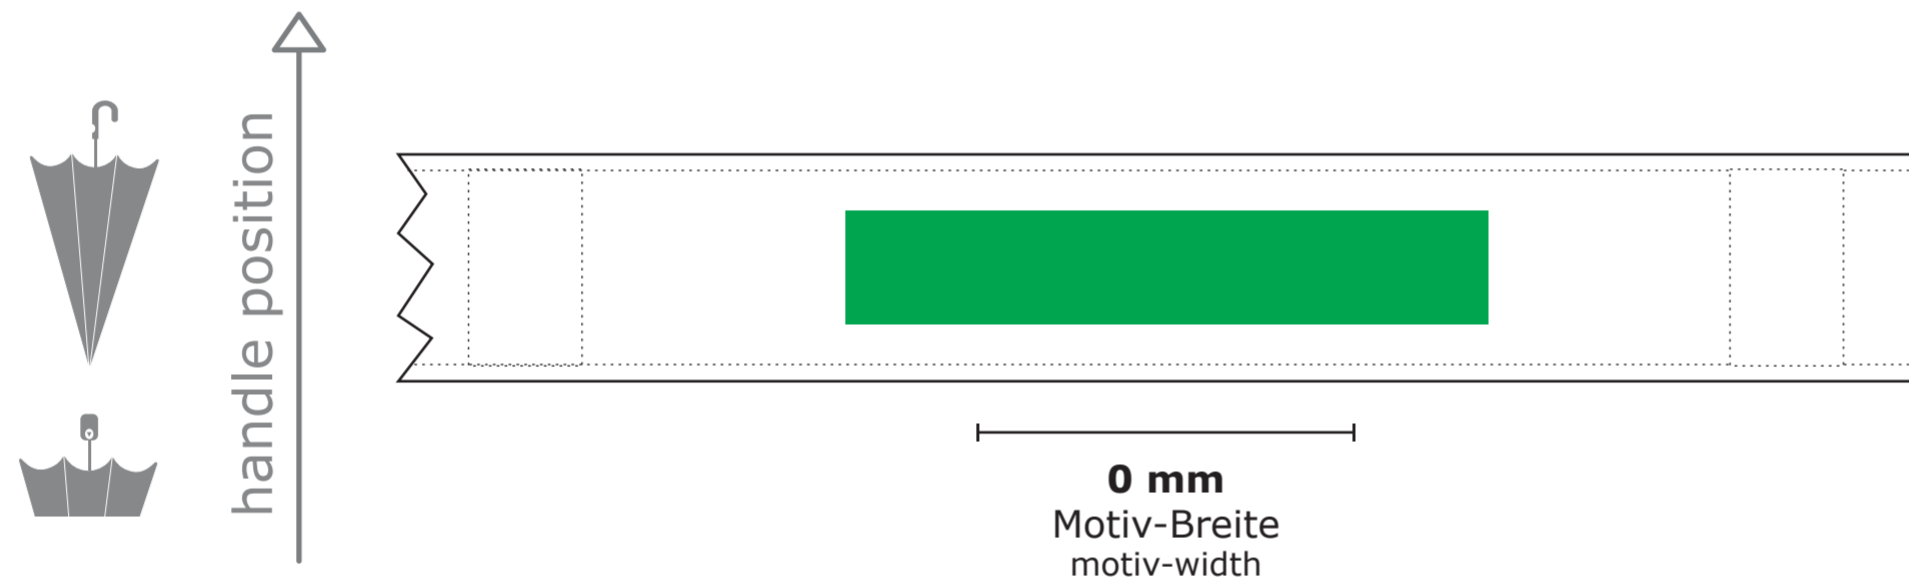

SCHLISSBAND / CLOSING STRAP

Maßstab / scale: 1:1

Druckverfahren / print typ:

- ☐ - Siebdruck / screen-print (1c)
- ☐ - Digitaldruck / digital-print

Bezugs-Farbe / cover color:

- ☐ - Pantone 000

Druck-Farbe / print color:

- ☐ - Pantone 000
- ☐ - Pantone 000
- ☐ - Pantone 000
- ☐ - Pantone 000
- ☐ - Pantone 000

Legende / legend

----- Naht / seam

Druckbereich / print-sector

Hinweis / notice

...
...

Wichtige Hinweise:

- Es handelt sich auf dieser Seite nur um eine Vorschau.
- Größe und Position der Motive können beim Endprodukt etwas abweichen.
- Geringe Farbabweichungen sind aufgrund der Materialbeschaffenheit möglich.
- Der Maßstab bezieht sich auf den Ausdruck von DIN A2.

important points:

- This page shows just a preview of the design.
- Sizes and positions can slightly variance to the final product.
- Small colour deviations can happen because of fabric texture.
- The scale refers to the printout of DIN A2.